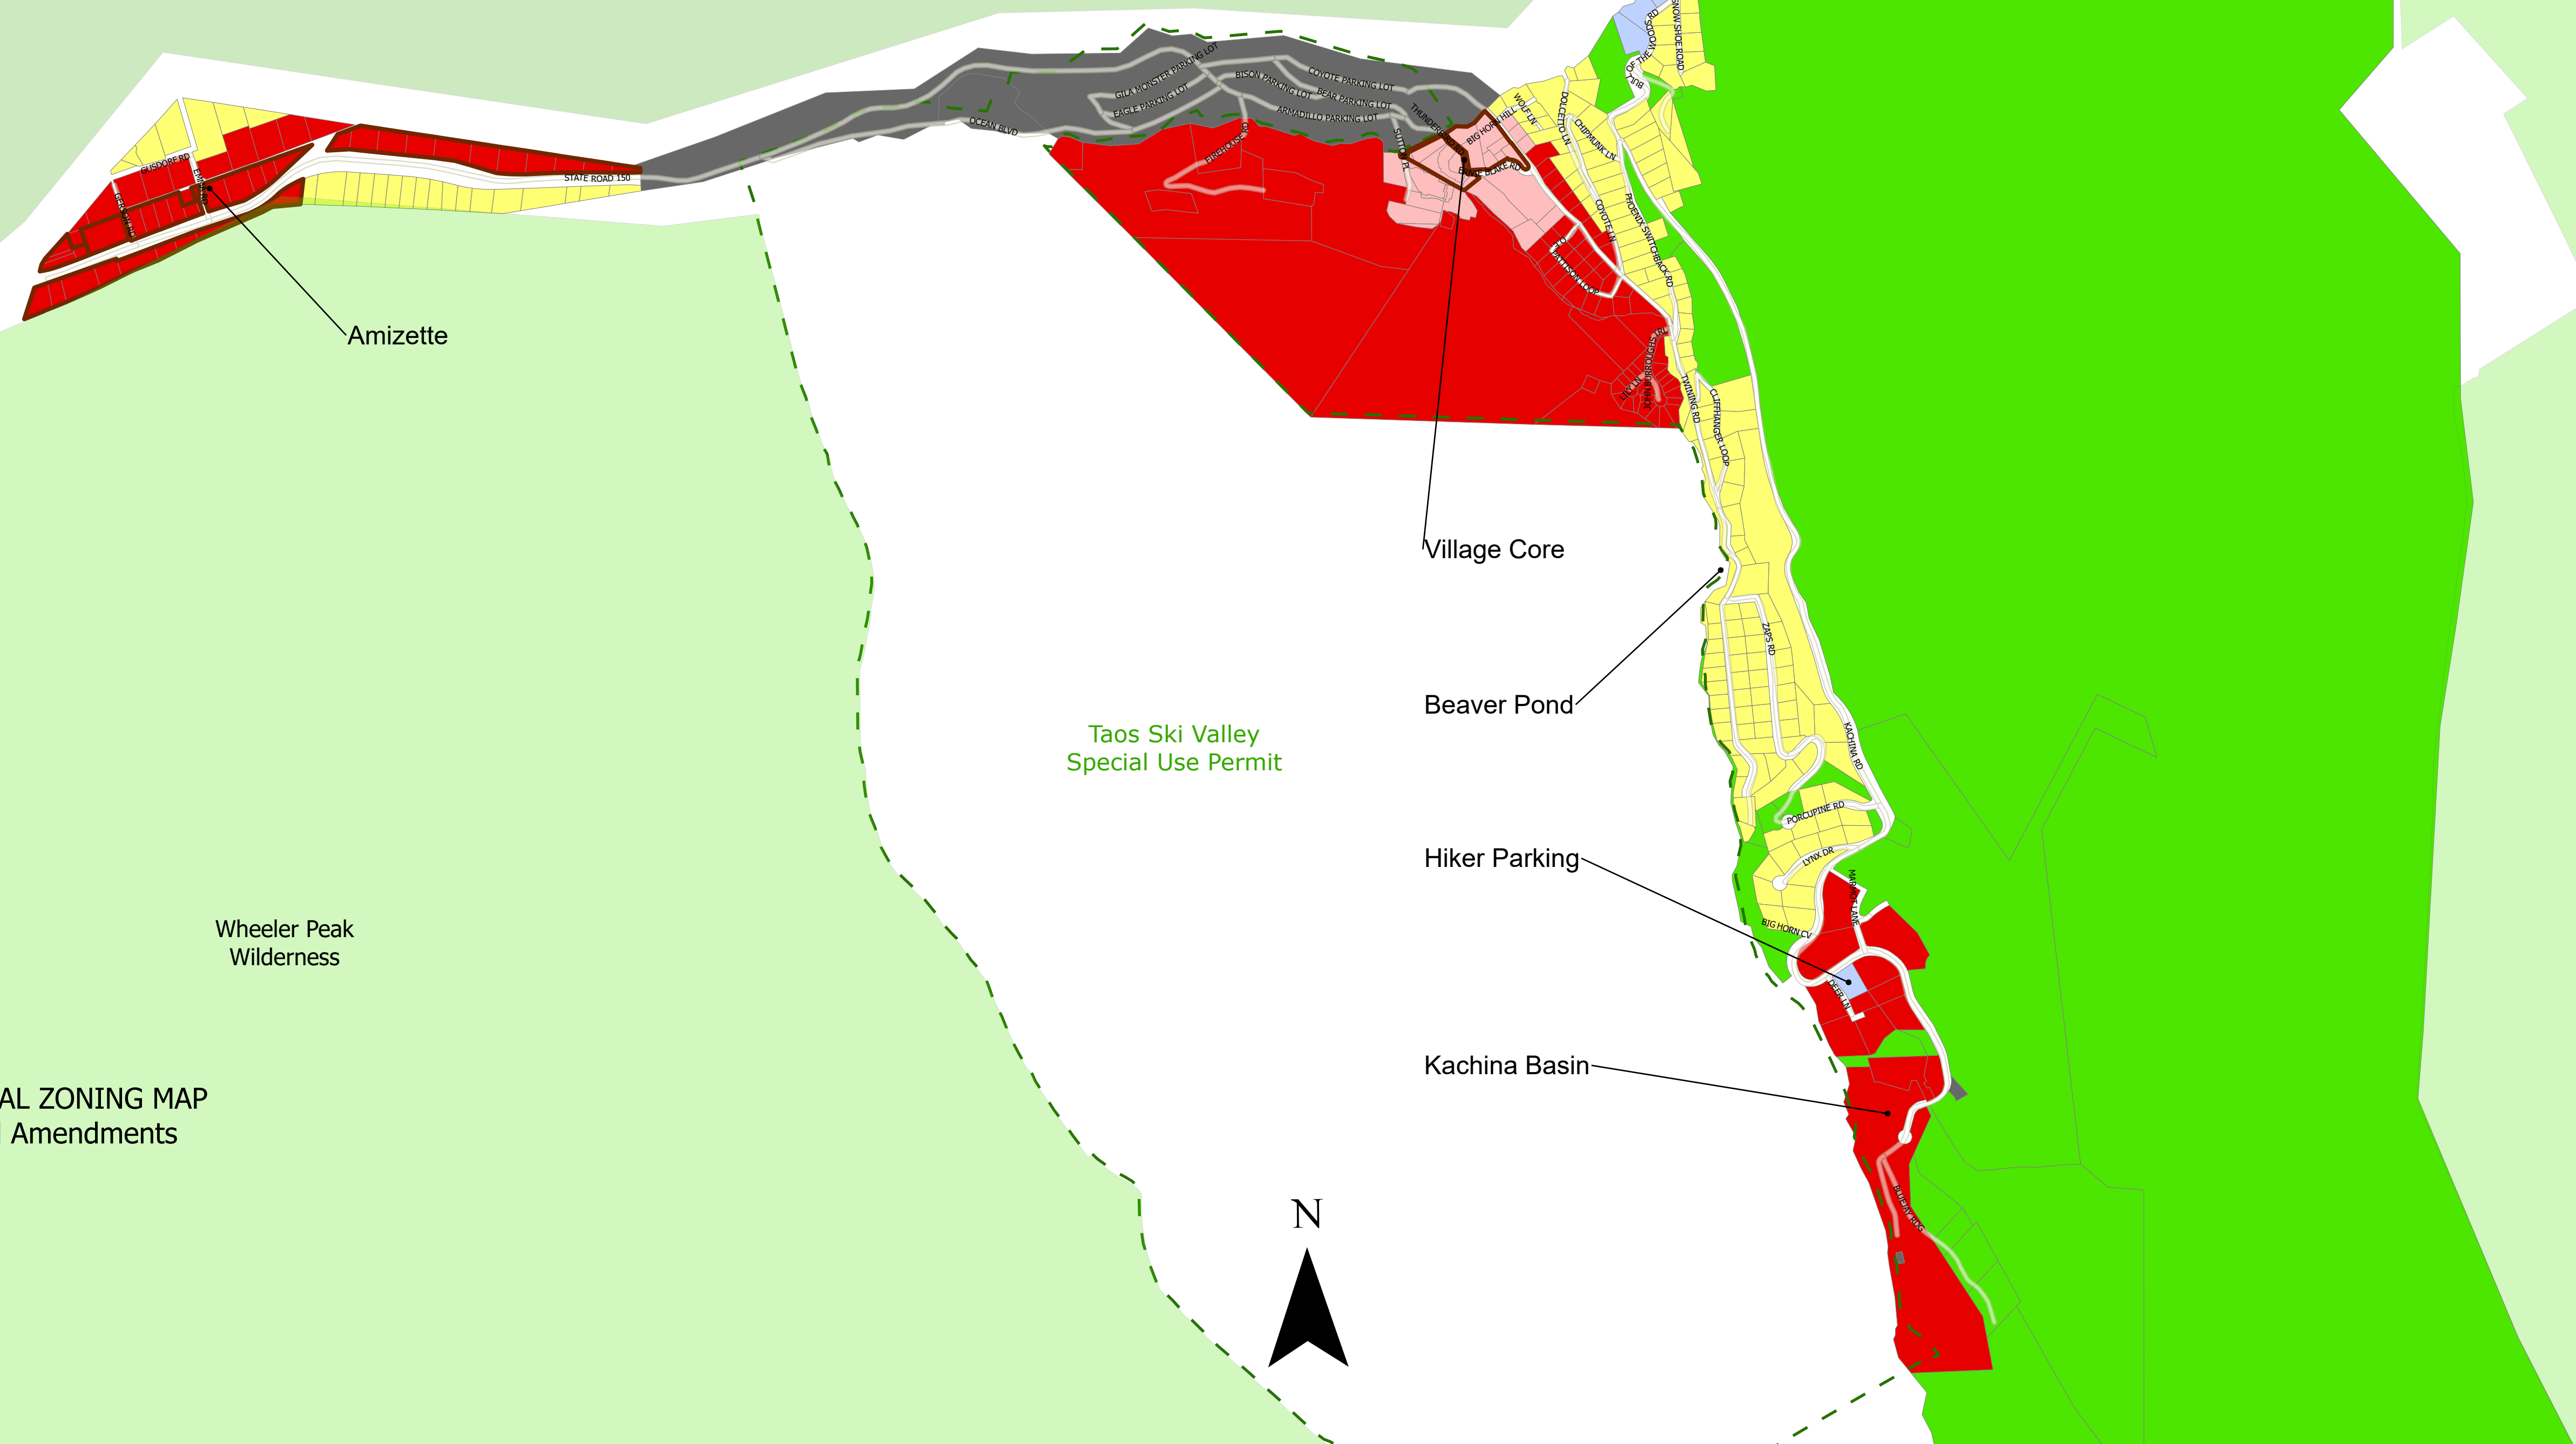

Village of Taos Ski Valley Zoning Map

- Residential
- Commercial Business
- Core Village Zone
- Farming & Recreation
- Special Use
- Unzoned
- Cannabis Overlay

Columbine
Hondo
Wilderness

Wheeler Peak
Wilderness

Taos Ski Valley
Special Use Permit

This is to certify that this is the OFFICIAL ZONING MAP
updated and revised to reflect Adopted Amendments
through December 1, 2022;

Mayor Pro Tem Thomas P Wittman;

Attest: Village Clerk, Ann Wooldridge

0 0.25 0.5 1 Miles