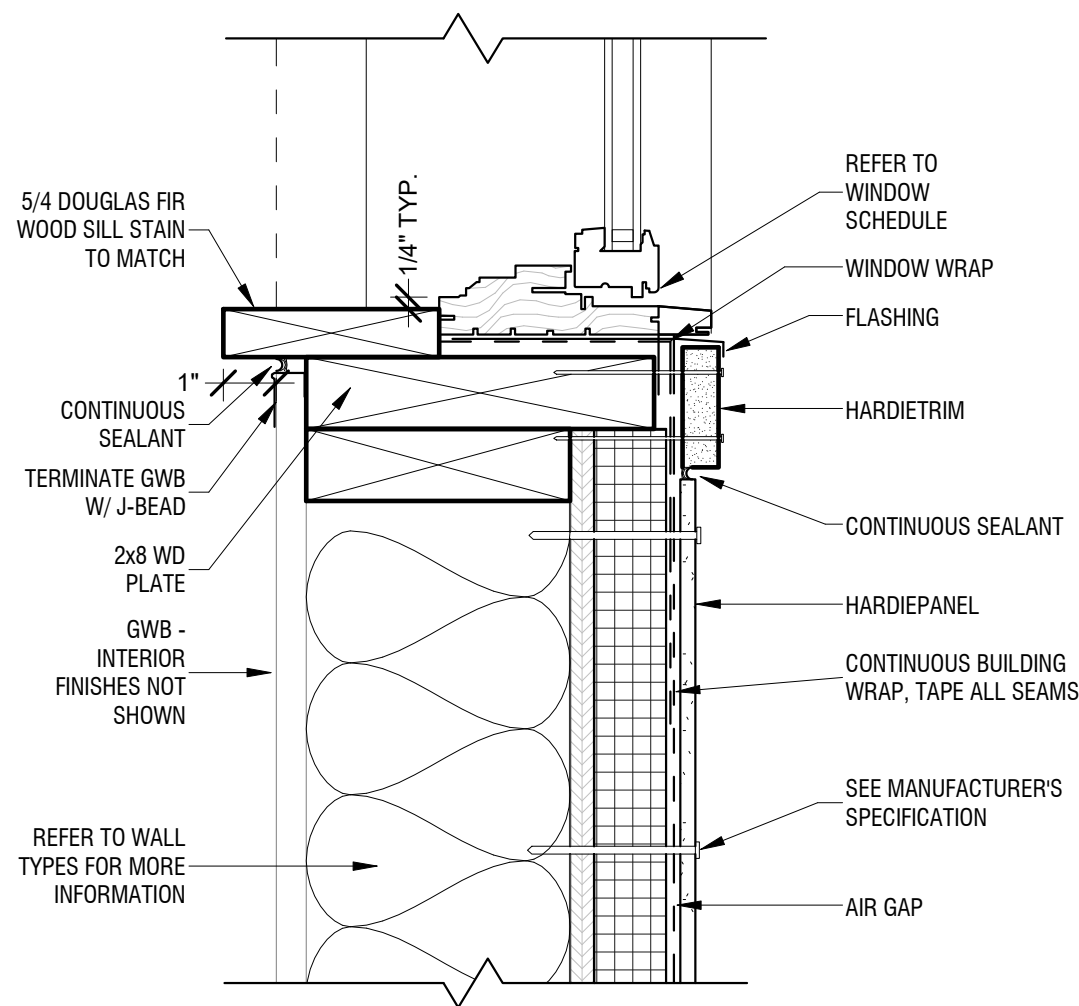

2 HARDIEPANEL TYP WINDOW HEADER  
3" = 1'-0"

9 STUCCO TYP WINDOW HEADER  
3" = 1'-0"

5 HARDIEPANEL TYP WINDOW SILL  
3" = 1'-0"

8 STUCCO TYP WINDOW SILL  
3" = 1'-0"

18 HARDIEPANEL TYP UNINSULATED EXTERIOR OPENING HEADER  
3" = 1'-0"

19 HARDIEPANEL TYP DOOR HEADER  
3" = 1'-0"

20 HARDIEPANEL TYP DOOR SILL  
3" = 1'-0"

21 HARDIEPANEL TYP DOOR JAMB  
3" = 1'-0"

6 HARDIEPANEL TYP WINDOW JAMB  
3" = 1'-0"

12 STUCCO TYP WINDOW JAMB  
3" = 1'-0"

1 HARDIEPANEL HORIZONTAL JOINT  
3" = 1'-0"

13 STUCCO TYP CONTROL JOINT  
3" = 1'-0"

7 HARDIEPANEL TYP GRADE CLEARANCE  
3" = 1'-0"

11 STUCCO TYP GRADE CLEARANCE  
3" = 1'-0"

3 HARDIEPANEL INSIDE CORNER DETAIL  
3" = 1'-0"

4 HARDIEPANEL OUTSIDE CORNER DETAIL  
3" = 1'-0"

10 HARDIEPANEL TYP BATTEN DETAIL  
3" = 1'-0"