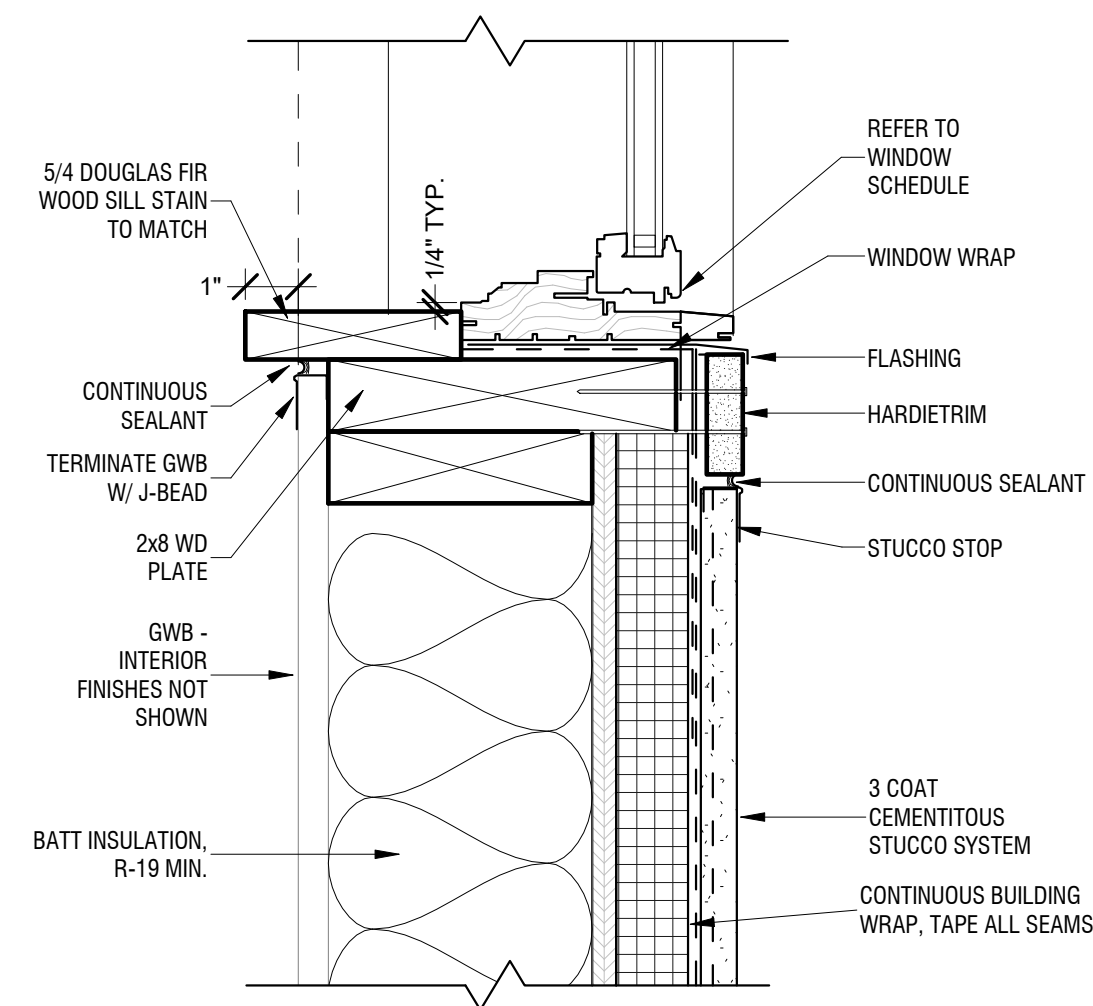

2 HARDIEPANEL TYP WINDOW HEADER  
3" = 1'-0"

9 STUCCO TYP WINDOW HEADER  
3" = 1'-0"

5 HARDIEPANEL TYP WINDOW SILL  
3" = 1'-0"

8 STUCCO TYP WINDOW SILL  
3" = 1'-0"

18 HARDIEPANEL TYP UNINSULATED EXTERIOR OPENING HEADER  
3" = 1'-0"

19 HARDIEPANEL TYP DOOR HEADER  
3" = 1'-0"

20 HARDIEPANEL TYP DOOR SILL  
3" = 1'-0"

21 HARDIEPANEL TYP DOOR JAMB  
3" = 1'-0"

6 HARDIEPANEL TYP WINDOW JAMB  
3" = 1'-0"

12 STUCCO TYP WINDOW JAMB  
3" = 1'-0"

1 HARDIEPANEL HORIZONTAL JOINT  
3" = 1'-0"

13 STUCCO TYP CONTROL JOINT  
3" = 1'-0"

7 HARDIEPANEL TYP GRADE CLEARANCE  
3" = 1'-0"

11 STUCCO TYP GRADE CLEARANCE  
3" = 1'-0"

3 HARDIEPANEL INSIDE CORNER DETAIL  
3" = 1'-0"

4 HARDIEPANEL OUTSIDE CORNER DETAIL  
3" = 1'-0"

10 HARDIEPANEL TYP BATTEN DETAIL  
3" = 1'-0"