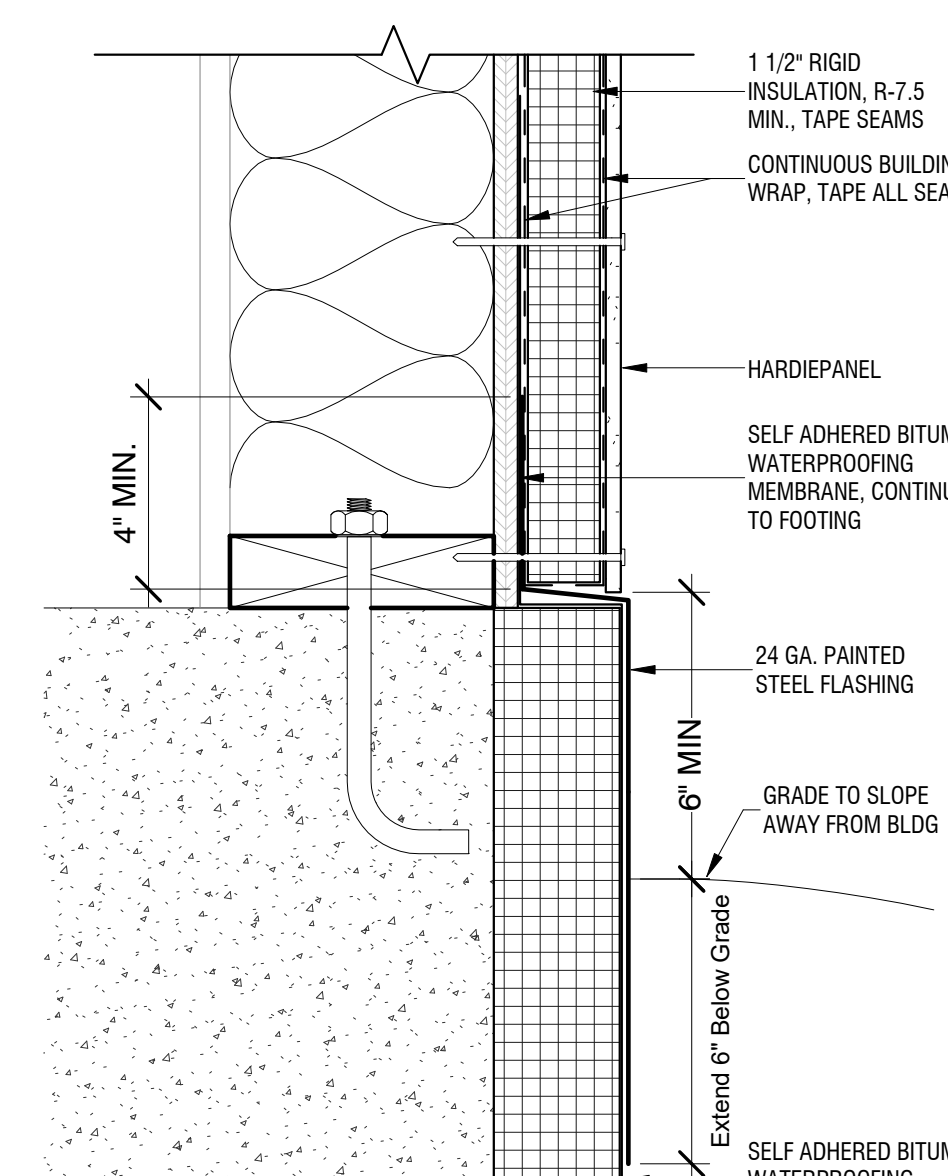

1 HARDIEPANEL HORIZONTAL JOINT  
3" = 1'-0"

13 STUCCO TYP CONTROL JOINT  
3" = 1'-0"

7 HARDIEPANEL TYP GRADE CLEARANCE  
3" = 1'-0"

11 STUCCO TYP GRADE CLEARANCE  
3" = 1'-0"

3 HARDIEPANEL INSIDE CORNER DETAIL  
3" = 1'-0"

4 HARDIEPANEL OUTSIDE CORNER DETAIL  
3" = 1'-0"

10 HARDIEPANEL TYP BATTEN DETAIL  
3" = 1'-0"