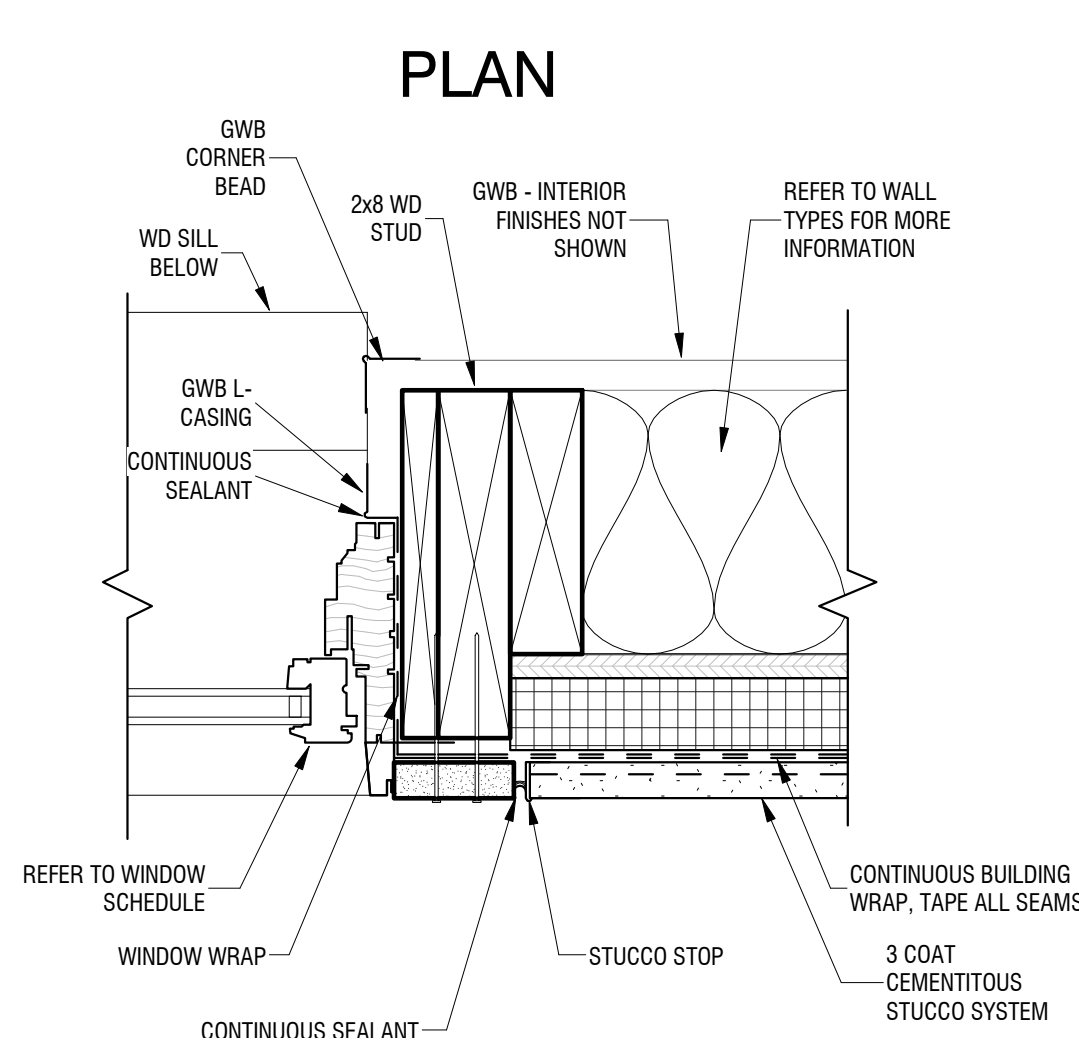

12 STUCCO TYP WINDOW JAMB
3" = 1'-0"