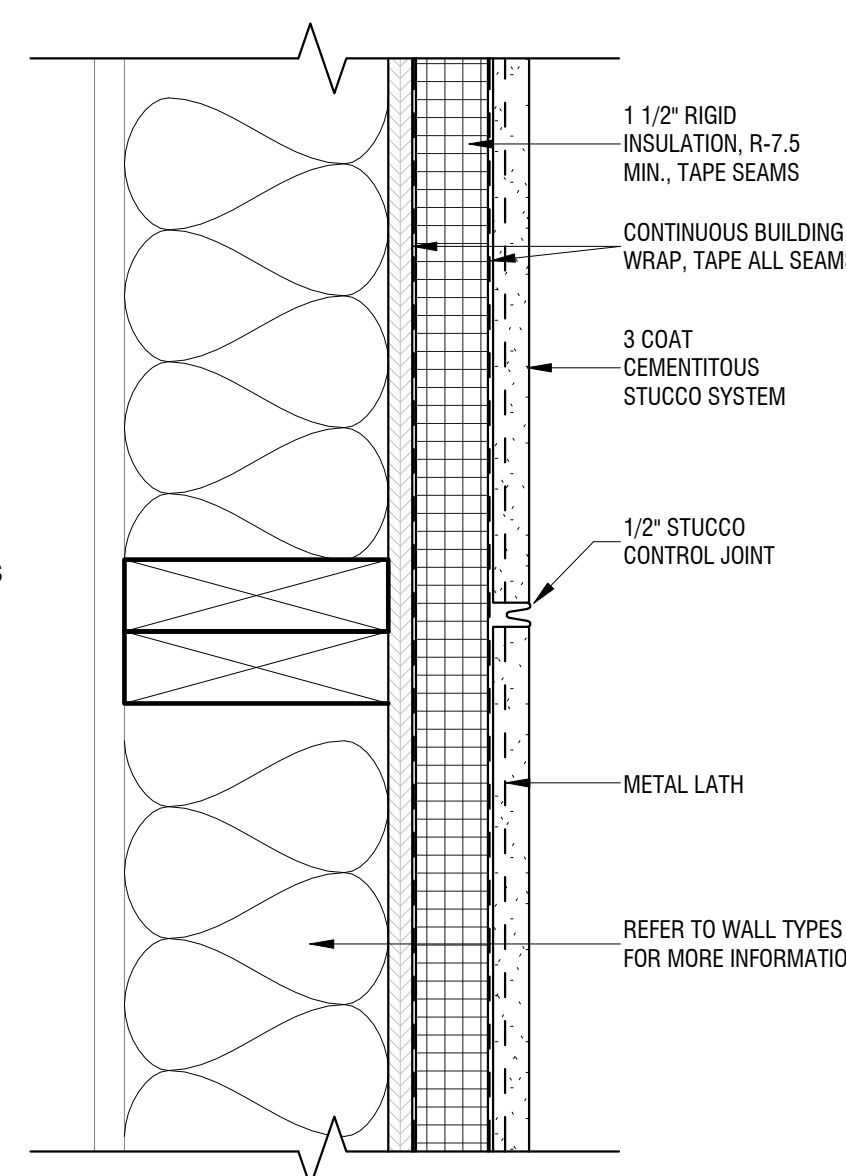

19 HARDIEPANEL TYP DOOR HEADER  
3" = 1'-0"

20 HARDIEPANEL TYP DOOR SILL  
3" = 1'-0"

21 HARDIEPANEL TYP DOOR JAMB  
3" = 1'-0"

6 HARDIEPANEL TYP WINDOW JAMB  
3" = 1'-0"

12 STUCCO TYP WINDOW JAMB  
3" = 1'-0"

1 HARDIEPANEL HORIZONTAL JOINT  
3" = 1'-0"

13 STUCCO TYP CONTROL JOINT  
3" = 1'-0"

7 HARDIEPANEL TYP GRADE CLEARANCE  
3" = 1'-0"

11 STUCCO TYP GRADE CLEARANCE  
3" = 1'-0"

3 HARDIEPANEL INSIDE CORNER DETAIL  
3" = 1'-0"

4 HARDIEPANEL OUTSIDE CORNER DETAIL  
3" = 1'-0"

10 HARDIEPANEL TYP BATTEN DETAIL  
3" = 1'-0"