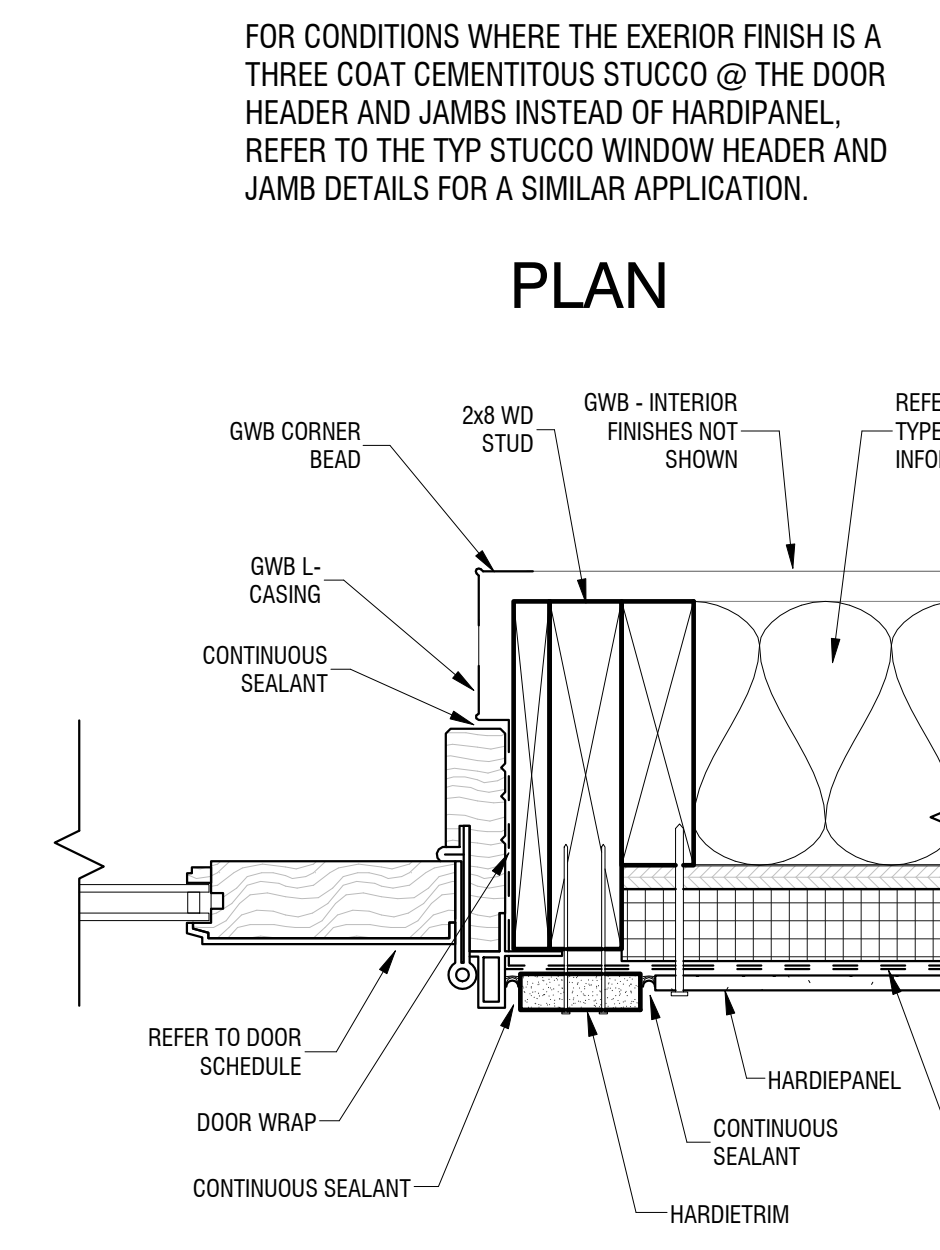

10 HARDIEPANEL TYP BATTEN DETAIL
3" = 1'-0"

21 HARDIEPANEL TYP DOOR JAMB
3" = 1'-0"