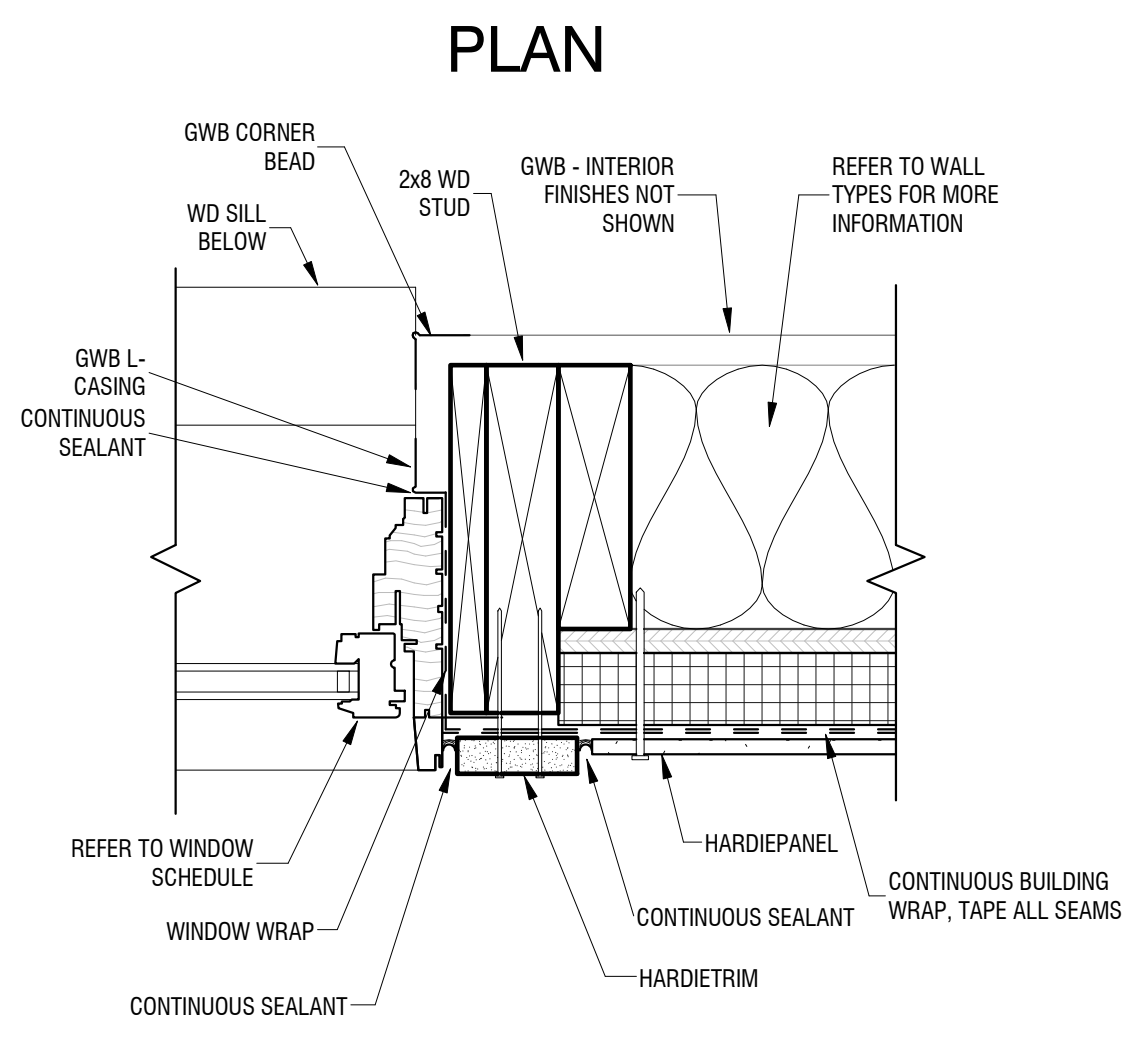

6 HARDIEPANEL TYP WINDOW JAMB
3" = 1'-0"