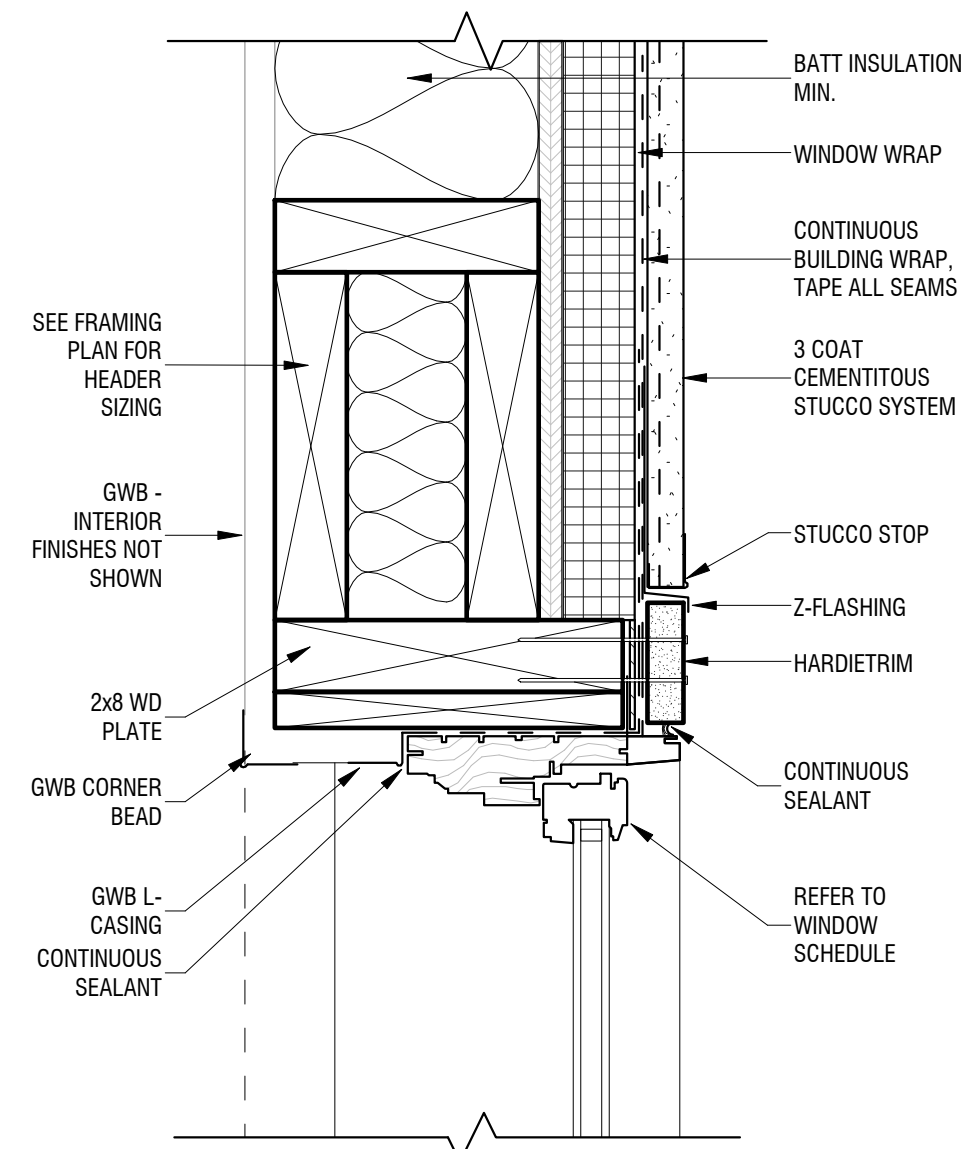

2 HARDIEPANEL TYP WINDOW HEADER  
3" = 1'-0"

9 STUCCO TYP WINDOW HEADER  
3" = 1'-0"

5 HARDIEPANEL TYP WINDOW SILL  
3" = 1'-0"

8 STUCCO TYP WINDOW SILL  
3" = 1'-0"

18 HARDIEPANEL TYP UNINSULATED EXTERIOR OPENING HEADER  
3" = 1'-0"

19 HARDIEPANEL TYP DOOR HEADER  
3" = 1'-0"

20 HARDIEPANEL TYP DOOR SILL  
3" = 1'-0"

21 HARDIEPANEL TYP DOOR JAMB  
3" = 1'-0"

6 HARDIEPANEL TYP WINDOW JAMB  
3" = 1'-0"

12 STUCCO TYP WINDOW JAMB  
3" = 1'-0"

1 HARDIEPANEL HORIZONTAL JOINT  
3" = 1'-0"

13 STUCCO TYP CONTROL JOINT  
3" = 1'-0"

7 HARDIEPANEL TYP GRADE CLEARANCE  
3" = 1'-0"

11 STUCCO TYP GRADE CLEARANCE  
3" = 1'-0"

3 HARDIEPANEL INSIDE CORNER DETAIL  
3" = 1'-0"

4 HARDIEPANEL OUTSIDE CORNER DETAIL  
3" = 1'-0"

10 HARDIEPANEL TYP BATTEN DETAIL  
3" = 1'-0"