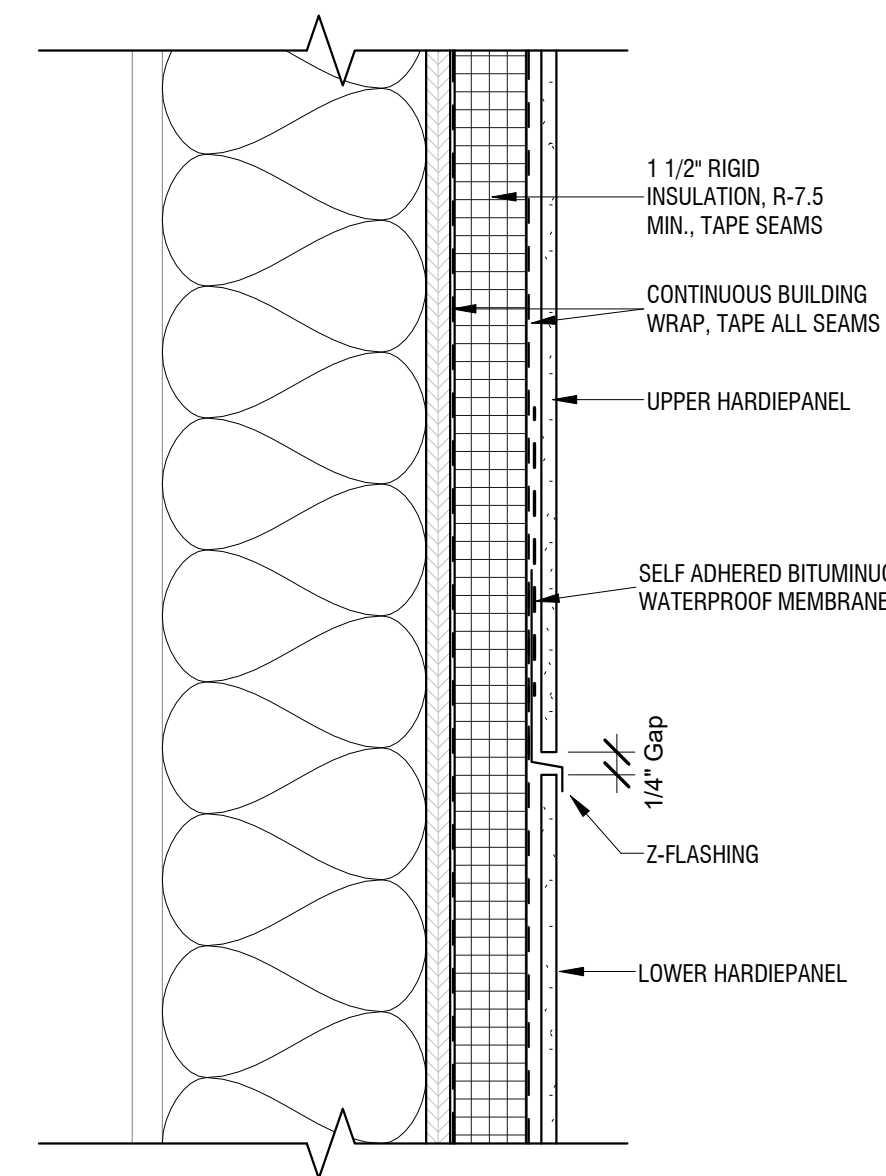

19 HARDIEPANEL TYP DOOR HEADER  
3" = 1'-0"

20 HARDIEPANEL TYP DOOR SILL  
3" = 1'-0"

21 HARDIEPANEL TYP DOOR JAMB  
3" = 1'-0"

6 HARDIEPANEL TYP WINDOW JAMB  
3" = 1'-0"

12 STUCCO TYP WINDOW JAMB  
3" = 1'-0"

1 HARDIEPANEL HORIZONTAL JOINT  
3" = 1'-0"

13 STUCCO TYP CONTROL JOINT  
3" = 1'-0"

7 HARDIEPANEL TYP GRADE CLEARANCE  
3" = 1'-0"

11 STUCCO TYP GRADE CLEARANCE  
3" = 1'-0"

3 HARDIEPANEL INSIDE CORNER DETAIL  
3" = 1'-0"

4 HARDIEPANEL OUTSIDE CORNER DETAIL  
3" = 1'-0"

10 HARDIEPANEL TYP BATTEN DETAIL  
3" = 1'-0"