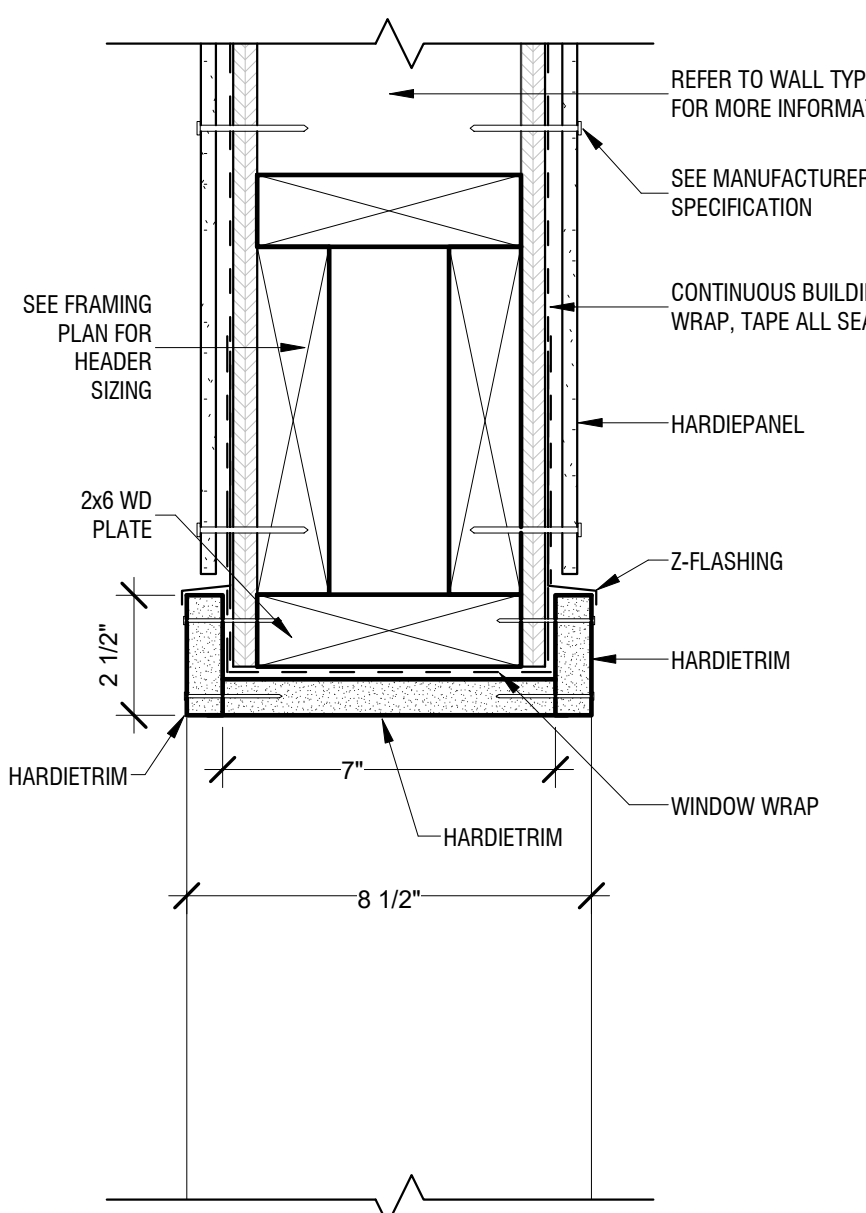

18 HARDIEPANEL TYP UNINSULATED EXTERIOR OPENING HEADER
3" = 1'-0"