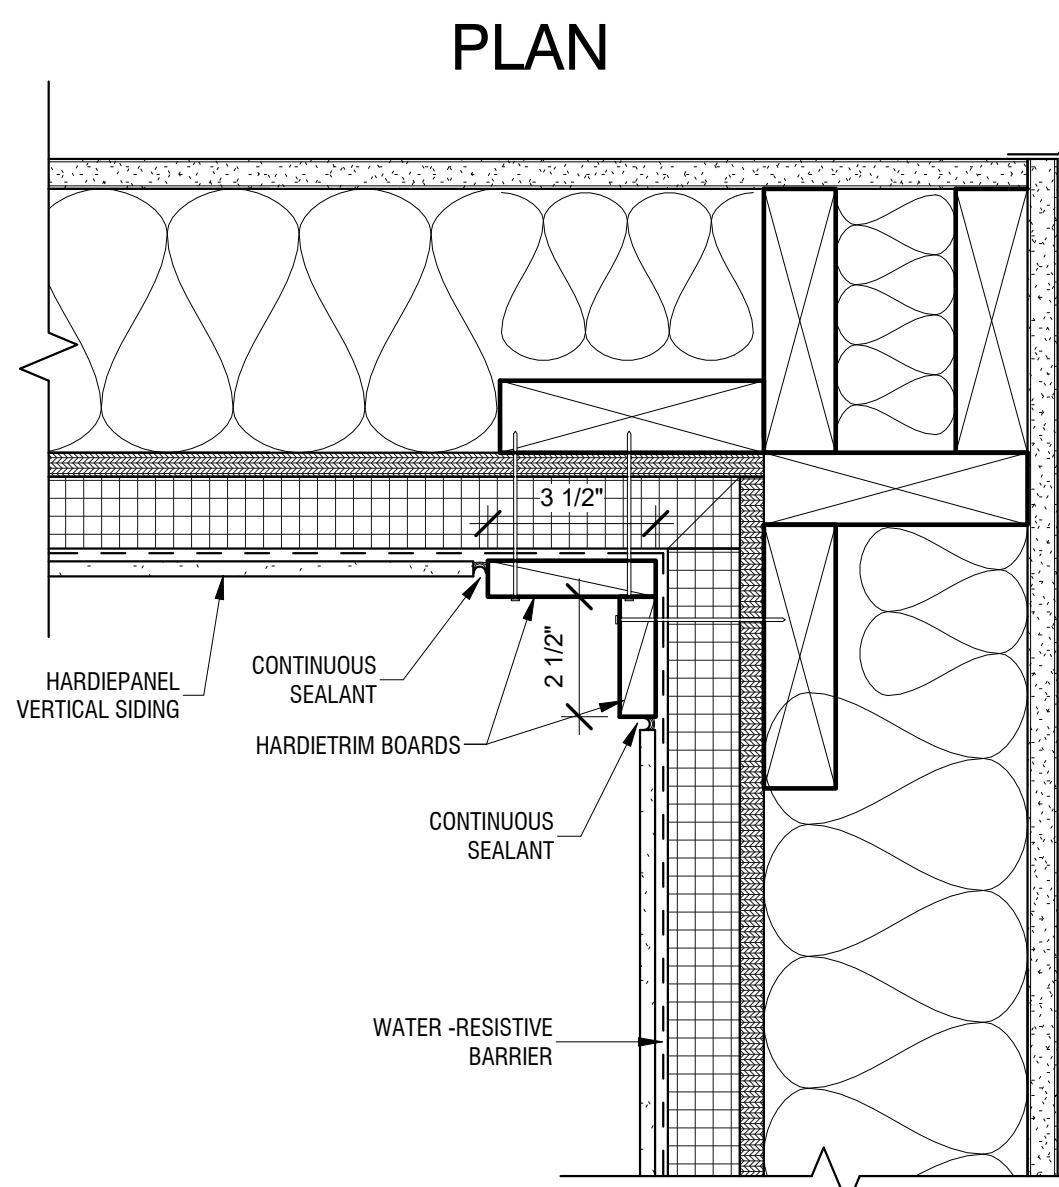

1 HARDIEPANEL HORIZONTAL JOINT  
3" = 1'-0"

13 STUCCO TYP CONTROL JOINT  
3" = 1'-0"

7 HARDIEPANEL TYP GRADE CLEARANCE  
3" = 1'-0"

11 STUCCO TYP GRADE CLEARANCE  
3" = 1'-0"

3 HARDIEPANEL INSIDE CORNER DETAIL  
3" = 1'-0"

4 HARDIEPANEL OUTSIDE CORNER DETAIL  
3" = 1'-0"

10 HARDIEPANEL TYP BATTEN DETAIL  
3" = 1'-0"