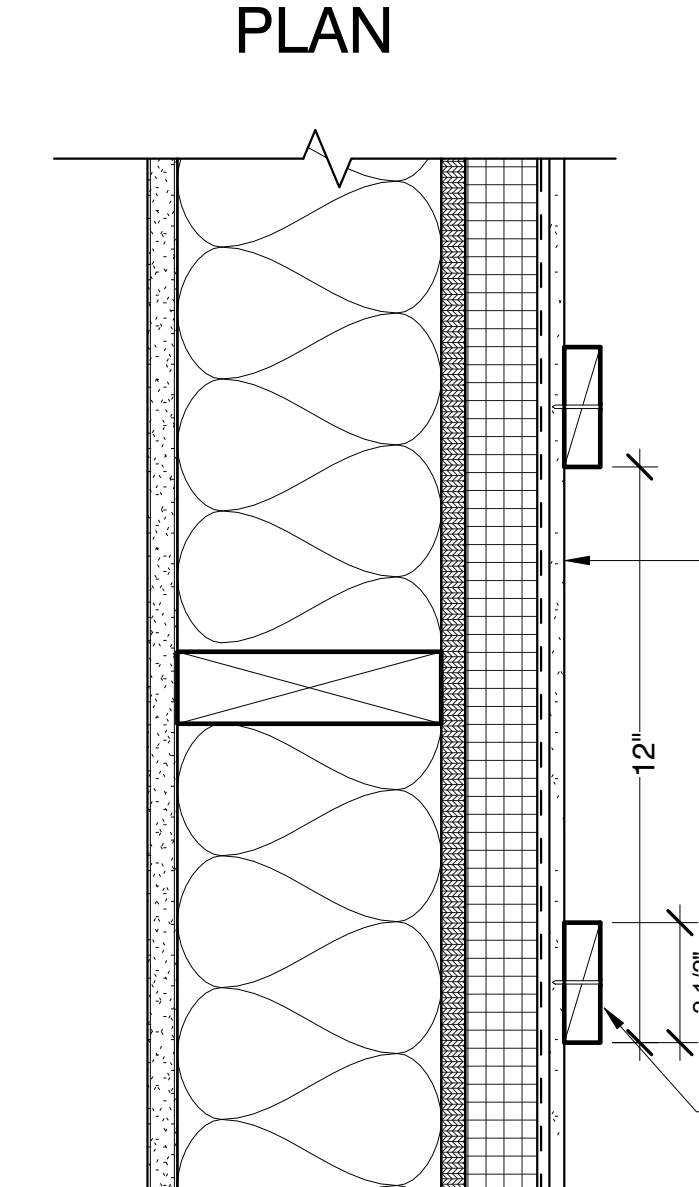

1 HARDIEPANEL HORIZONTAL JOINT  
3" = 1'-0"

13 STUCCO TYP CONTROL JOINT  
3" = 1'-0"

7 HARDIEPANEL TYP GRADE CLEARANCE  
3" = 1'-0"

11 STUCCO TYP GRADE CLEARANCE  
3" = 1'-0"

3 HARDIEPANEL INSIDE CORNER DETAIL  
3" = 1'-0"

4 HARDIEPANEL OUTSIDE CORNER DETAIL  
3" = 1'-0"

10 HARDIEPANEL TYP BATTEN DETAIL  
3" = 1'-0"