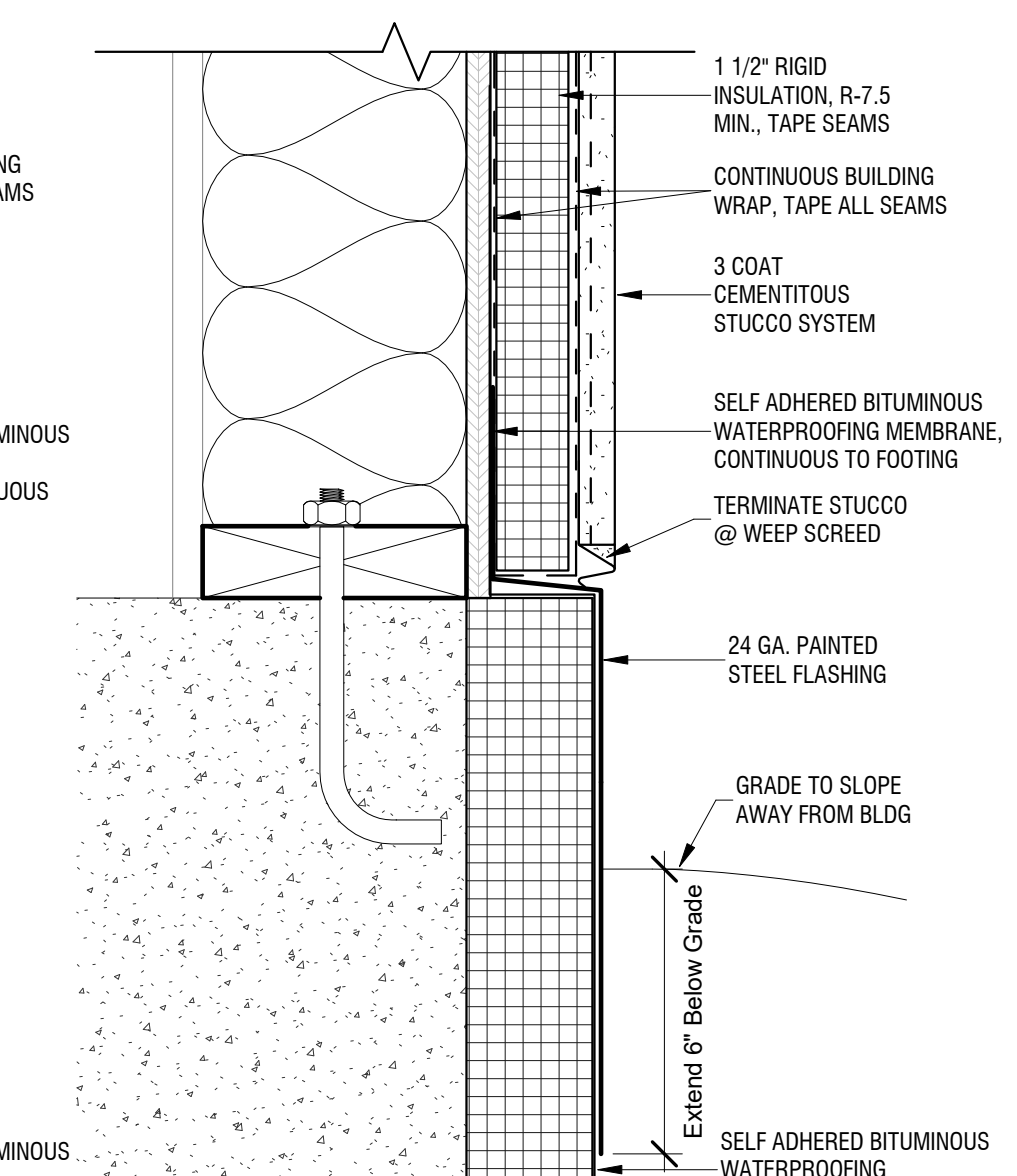

1 HARDIEPANEL HORIZONTAL JOINT  
3" = 1'-0"

13 STUCCO TYP CONTROL JOINT  
3" = 1'-0"

7 HARDIEPANEL TYP GRADE CLEARANCE  
3" = 1'-0"

11 STUCCO TYP GRADE CLEARANCE  
3" = 1'-0"

3 HARDIEPANEL INSIDE CORNER DETAIL  
3" = 1'-0"

4 HARDIEPANEL OUTSIDE CORNER DETAIL  
3" = 1'-0"

10 HARDIEPANEL TYP BATTEN DETAIL  
3" = 1'-0"