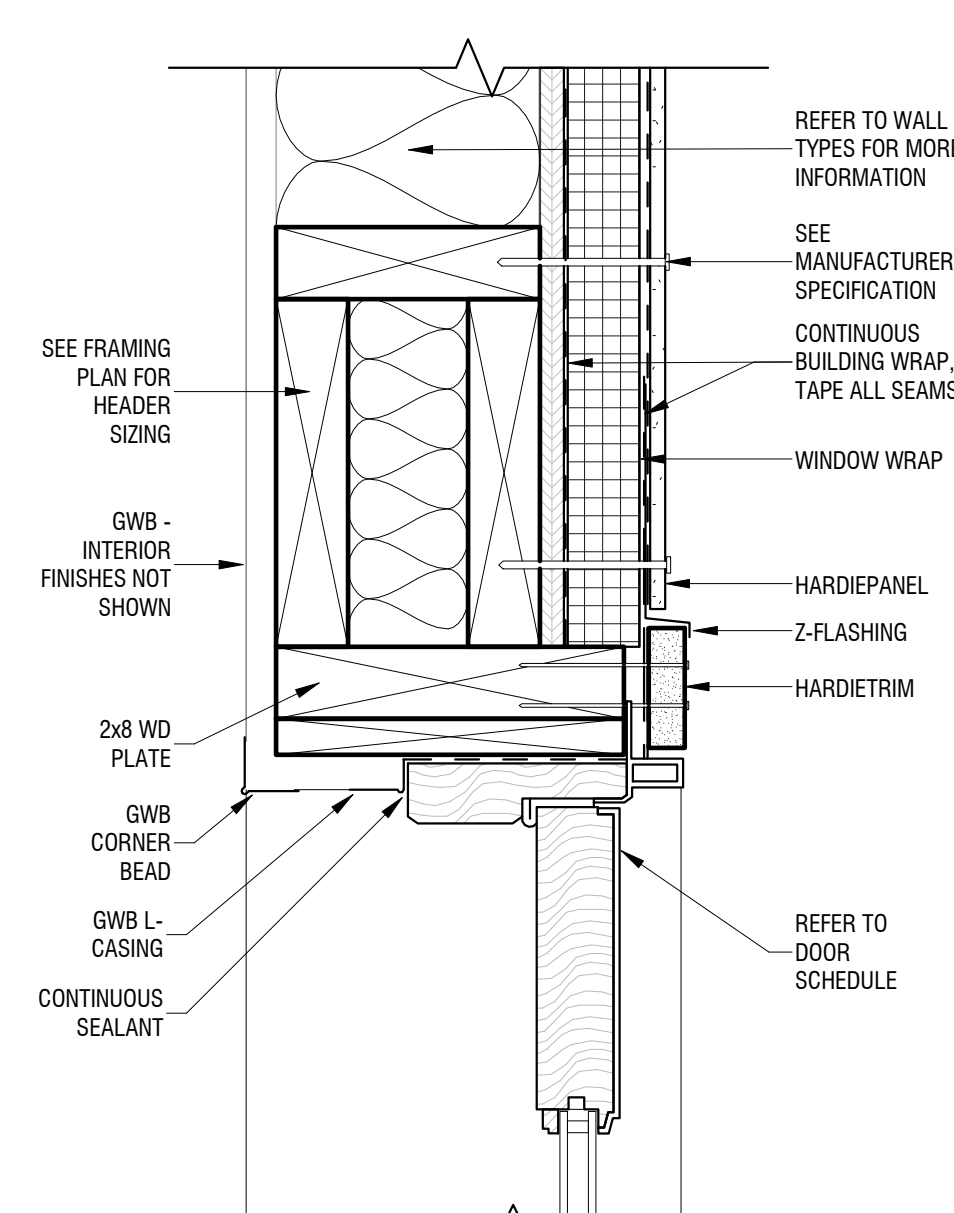

2 HARDIEPANEL TYP WINDOW HEADER  
3" = 1'-0"

9 STUCCO TYP WINDOW HEADER  
3" = 1'-0"

5 HARDIEPANEL TYP WINDOW SILL  
3" = 1'-0"

8 STUCCO TYP WINDOW SILL  
3" = 1'-0"

18 HARDIEPANEL TYP UNINSULATED EXTERIOR OPENING HEADER  
3" = 1'-0"

19 HARDIEPANEL TYP DOOR HEADER  
3" = 1'-0"

20 HARDIEPANEL TYP DOOR SILL  
3" = 1'-0"

21 HARDIEPANEL TYP DOOR JAMB  
3" = 1'-0"

6 HARDIEPANEL TYP WINDOW JAMB  
3" = 1'-0"

12 STUCCO TYP WINDOW JAMB  
3" = 1'-0"

1 HARDIEPANEL HORIZONTAL JOINT  
3" = 1'-0"

13 STUCCO TYP CONTROL JOINT  
3" = 1'-0"

7 HARDIEPANEL TYP GRADE CLEARANCE  
3" = 1'-0"

11 STUCCO TYP GRADE CLEARANCE  
3" = 1'-0"

3 HARDIEPANEL INSIDE CORNER DETAIL  
3" = 1'-0"

4 HARDIEPANEL OUTSIDE CORNER DETAIL  
3" = 1'-0"

10 HARDIEPANEL TYP BATTEN DETAIL  
3" = 1'-0"