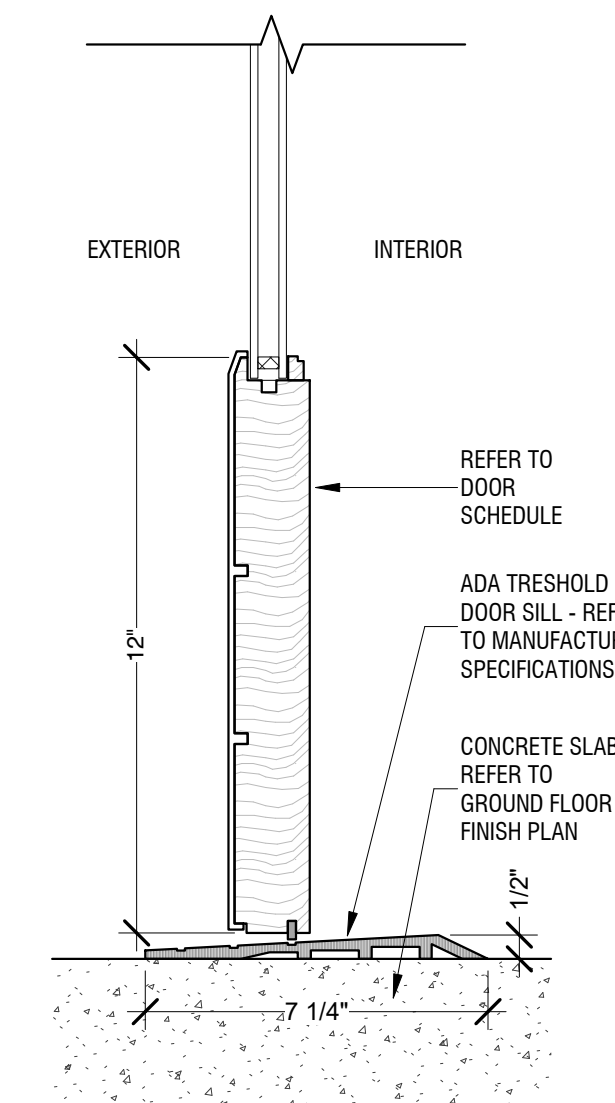

2 HARDIEPANEL TYP WINDOW HEADER  
3" = 1'-0"

9 STUCCO TYP WINDOW HEADER  
3" = 1'-0"

5 HARDIEPANEL TYP WINDOW SILL  
3" = 1'-0"

8 STUCCO TYP WINDOW SILL  
3" = 1'-0"

18 HARDIEPANEL TYP UNINSULATED EXTERIOR OPENING HEADER  
3" = 1'-0"

19 HARDIEPANEL TYP DOOR HEADER  
3" = 1'-0"

20 HARDIEPANEL TYP DOOR SILL  
3" = 1'-0"

21 HARDIEPANEL TYP DOOR JAMB  
3" = 1'-0"

6 HARDIEPANEL TYP WINDOW JAMB  
3" = 1'-0"

12 STUCCO TYP WINDOW JAMB  
3" = 1'-0"

1 HARDIEPANEL HORIZONTAL JOINT  
3" = 1'-0"

13 STUCCO TYP CONTROL JOINT  
3" = 1'-0"

7 HARDIEPANEL TYP GRADE CLEARANCE  
3" = 1'-0"

11 STUCCO TYP GRADE CLEARANCE  
3" = 1'-0"

3 HARDIEPANEL INSIDE CORNER DETAIL  
3" = 1'-0"

4 HARDIEPANEL OUTSIDE CORNER DETAIL  
3" = 1'-0"

10 HARDIEPANEL TYP BATTEN DETAIL  
3" = 1'-0"