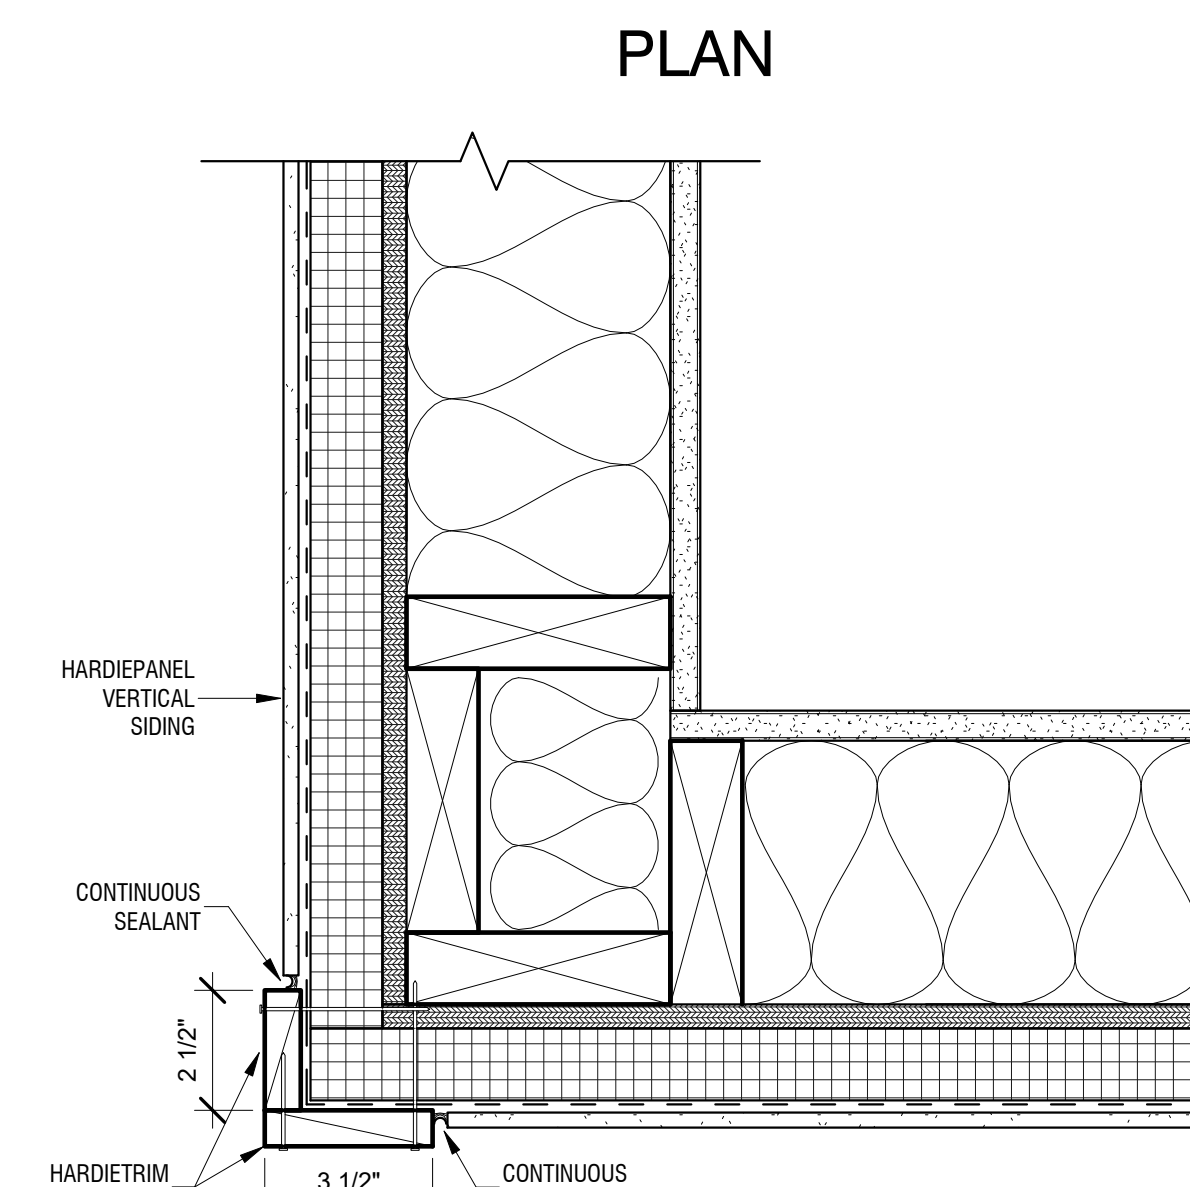

1 HARDIEPANEL HORIZONTAL JOINT  
3" = 1'-0"

13 STUCCO TYP CONTROL JOINT  
3" = 1'-0"

7 HARDIEPANEL TYP GRADE CLEARANCE  
3" = 1'-0"

11 STUCCO TYP GRADE CLEARANCE  
3" = 1'-0"

3 HARDIEPANEL INSIDE CORNER DETAIL  
3" = 1'-0"

4 HARDIEPANEL OUTSIDE CORNER DETAIL  
3" = 1'-0"

10 HARDIEPANEL TYP BATTEN DETAIL  
3" = 1'-0"