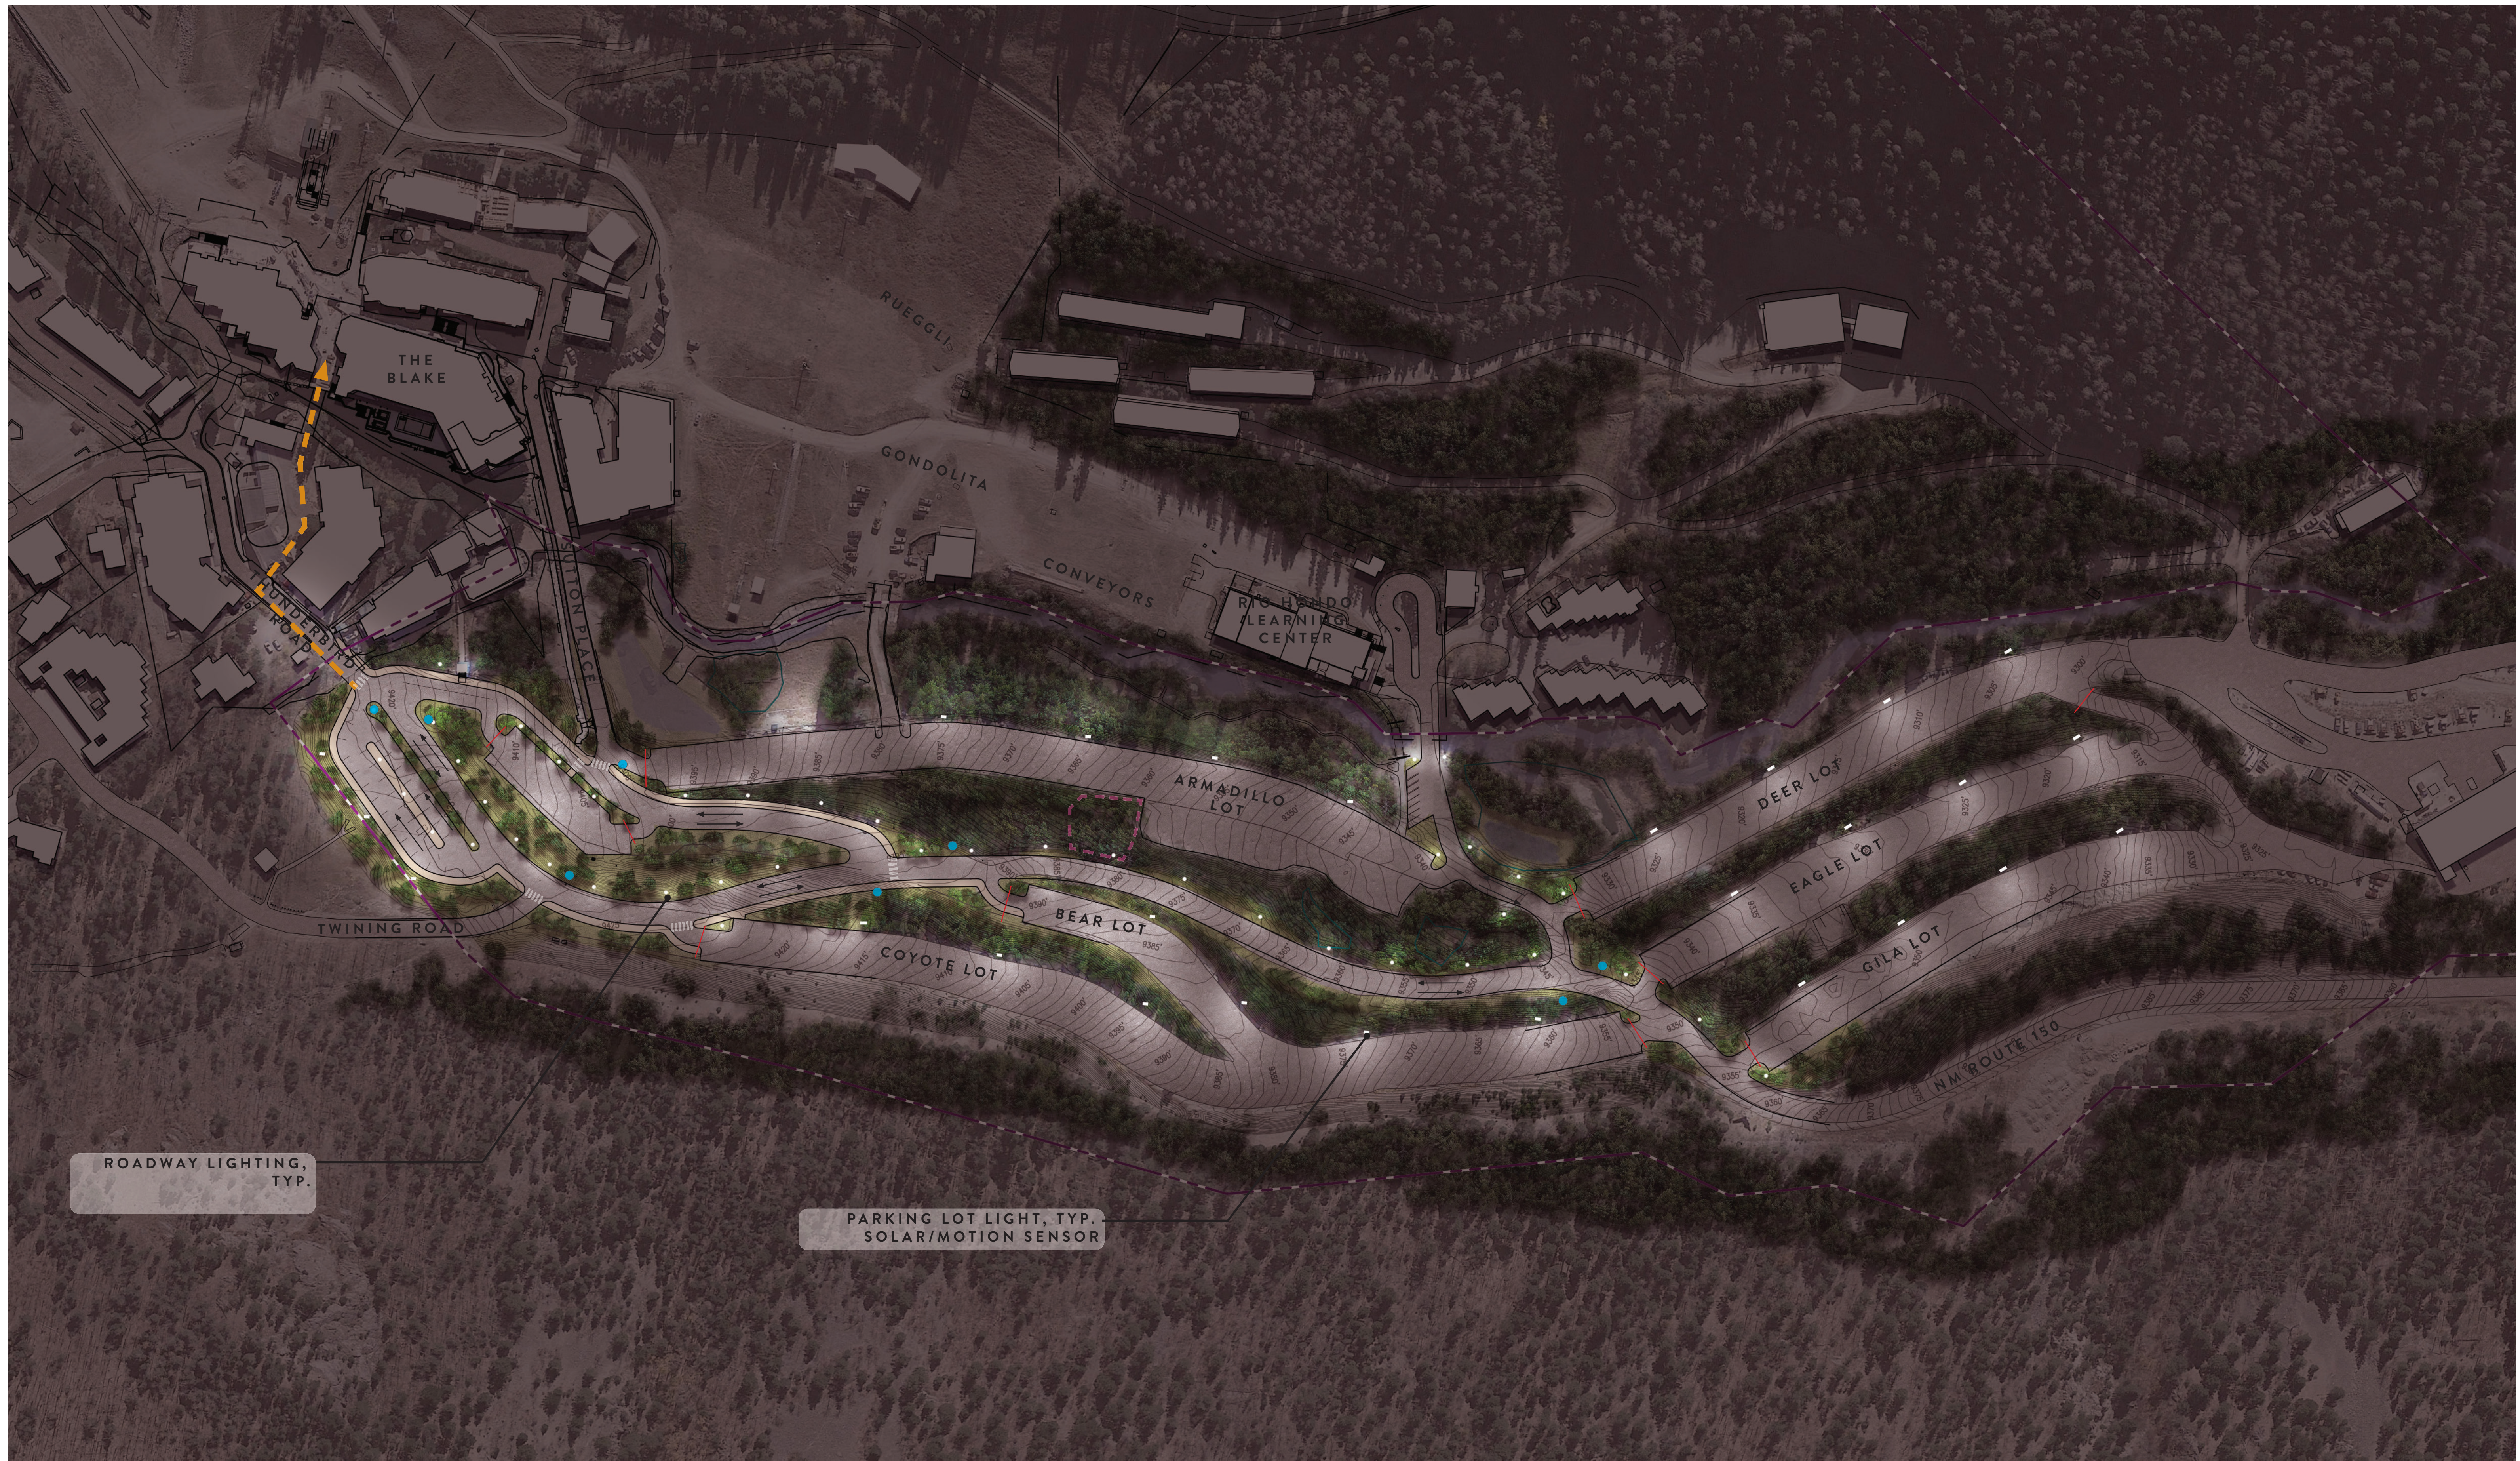

ARRIVAL AND PARKING IMPROVEMENTS

NOVEMBER 30, 2020

TAOS

SE GROUP

ROADWAY LIGHTING,
TYP.

PARKING LOT LIGHT, TYP.
SOLAR/MOTION SENSOR